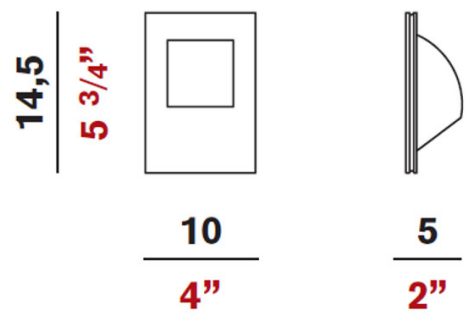

Date: _____ Project: _____
Fixture Type: _____ Specifier/Rep: _____

Certified by North American Standards

Exact Measurements: Metric

Model:	D8-6114
Installation:	Trimless - Wall
Light Color:	Warm White
Color Temperature:	3000K
Nominal Lumen:	120lm
Fixture Finish:	White
Fixture Material:	Plaster
Lamp Type:	LED
Constant Current:	350mA
Number of LEDs:	1.0
Max Wattage Per Lamp:	1.2W
IP Rating:	IP20
Width:	5 cm / 2"
Length:	10cm / 4"
Height:	14.5cm / 5 3/4"
Power Supply:	Not Included (See components)

Additional Details

System Components

- Invisibili - LED Driver DR009350 Driver 1-9W 350mA
- Invisibili - LED Driver DR017350 Driver 17w 350mA