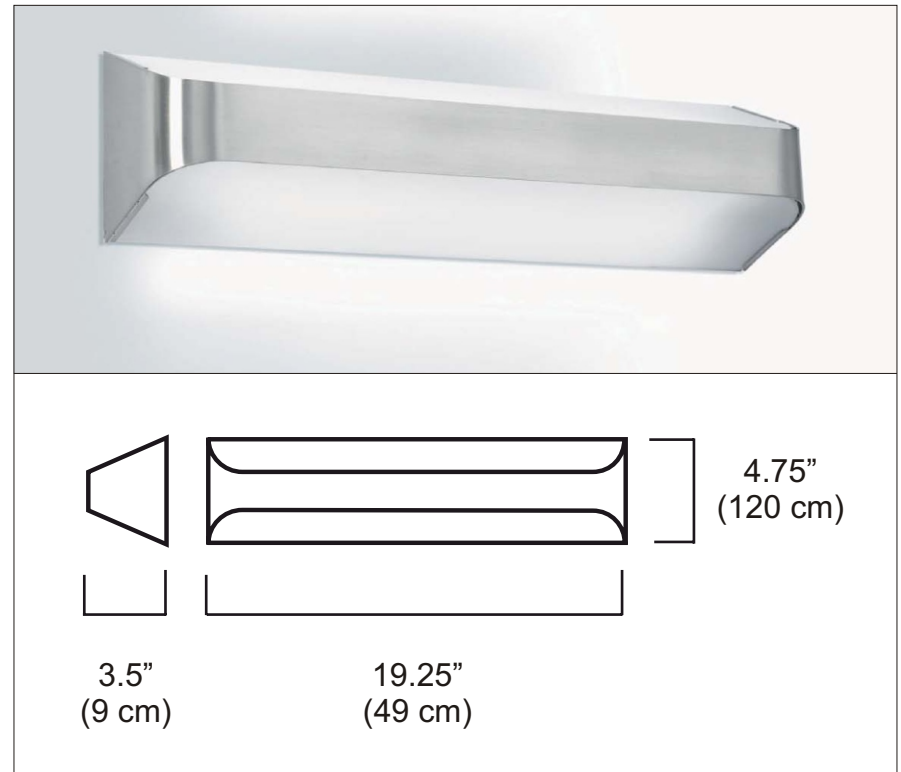

PRODUCT SPECIFICATIONS

STYLE #: **D1-3065**

SERIES NAME: BRICK

STRUCTURE: Metal Frame

COLOR /FINISH: Brushed Nickel

DIFFUSER: Satin Opal Glass

LAMP/BALLAST: CFL (2G11) Electronic120V

MAX WATT: 1 x 36W

DIMENSIONS: L. 19.25" x Ht. 4.75" x Ext. 3.5"

APPROVALS:

Approved by  for North American Standards.

NOTES: _____