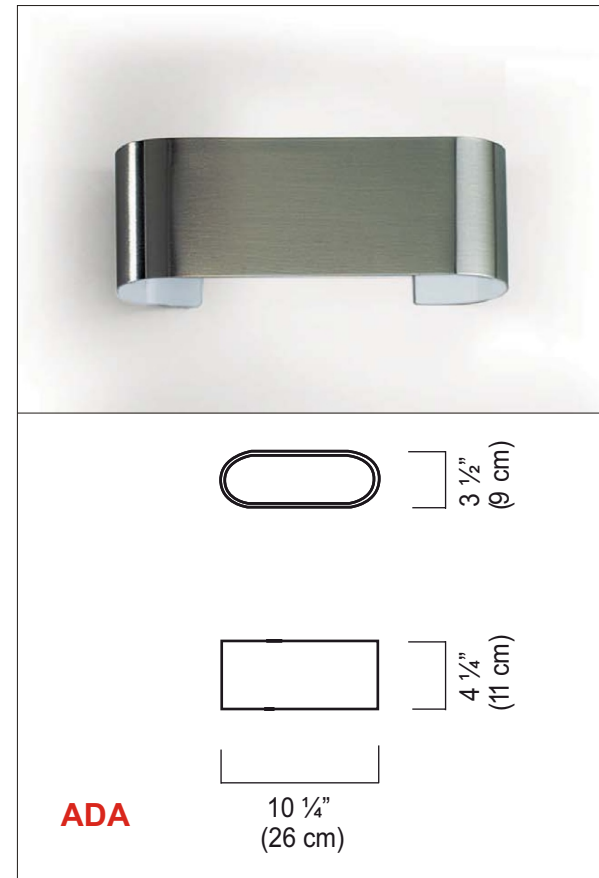

PRODUCT SPECIFICATIONS

STYLE #: **D1-3066**

SERIES NAME: ECO

STRUCTURE: Metal

COLOR /FINISH: External Brushed Aluminum
Internal Painted White

DIFFUSER: n/a

LAMP: Halogen R7s T3Q/3 (79mm)120V

MAX WATT: 1 x 100W

DIMENSIONS: L. 10 1/4" x Ht. 4 1/4" x Ext. 3.5"

APPROVALS:

Approved by  for North American Standards.

NOTES: _____