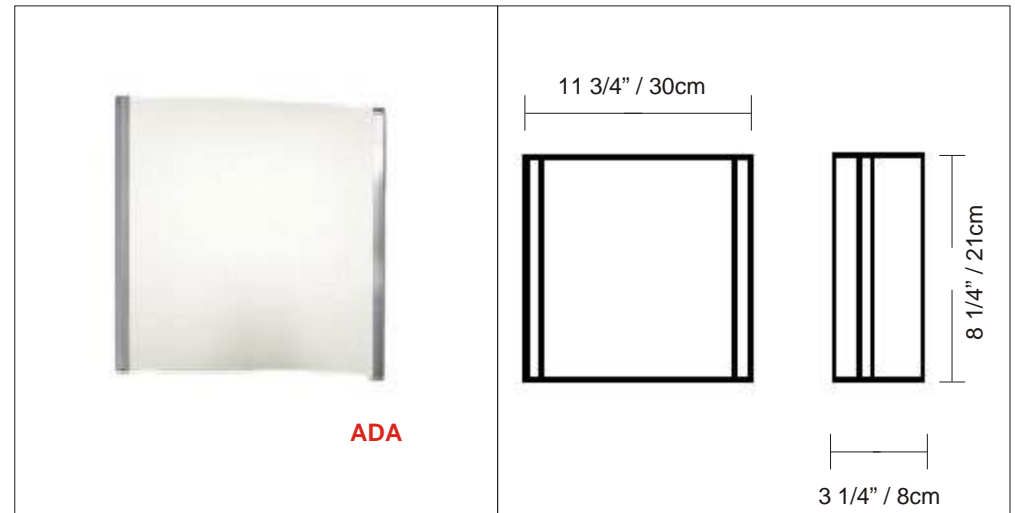

PRODUCT SPECIFICATIONS

STYLE # **D8-3057**

SERIES NAME: TECLA

STRUCTURE: METAL

COLOR /FINISH: MATTE NICKEL

DIFFUSER: OPALINE GLASS

LAMP TYPE: R7s T3Q (119mm) 120V

MAX WATT: 1 x 150W

DIMENSIONS: L. 11 3/4" x Ht. 8 1/4" x Ext. 3 1/4"

APPROVALS:

Approved by  for North American Standards.

NOTES: D8-3058 Polished Brass Finish