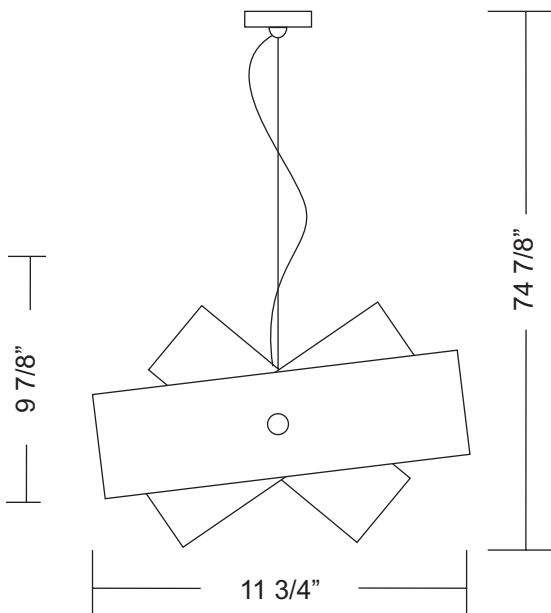

TOURBILLON PENDANT

Dimensions

STANDARD: COMES WITH 5 FEET OF WIRE AND AIRCRAFT CABLE

Project Name: _____

Fixture Type: _____

Product Code: D8-1106

Style: Pendant

Diffuser: White and Black Blown Glass

Structure / Metal : Nickel

Lamp: 1 x 100W

Voltage: Incand. Medium

Dimensions: Dia. 11 3/4" x Ht. 9 7/8" x L. 74 7/8

Approval: Approved by  for North American Standards..

Notes: _____
