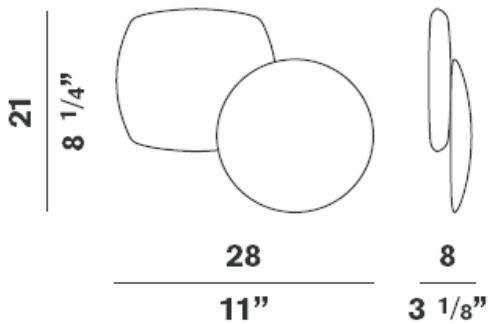

**AFF WALL SCONCE**

Dimensions

ADA

STANDARD: COMES WITH 5 FEET OF WIRE AND AIRCRAFT CABLE

**Project Name:** \_\_\_\_\_

**Fixture Type:** \_\_\_\_\_

**Product Code:** D8-3125

**Style:** Wall Sconce

**Finish:** White Ceramic

**Max Watt:** 2 x 75W

**Lamp/Ballast:** Halogen G9

**Dimensions:** D. 11" x Ht. 8 1/4" x Ext. 3 1/8"

**Approval:** Approved by  for North American Standards..

**Notes:** \_\_\_\_\_