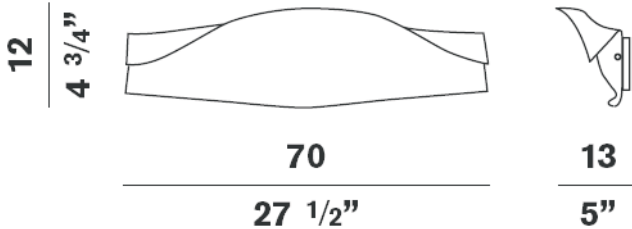

RIMMEL WALL SCNCE

Project Name: _____

Fixture Type: _____

Product Code: D8-3128

Style: Wall Sconce

Diffuser: Frosted White Glass

Finish: Chrome

Max Watt: 1 x 200W

Lamp/Ballast: Halogen T3Q-3 (119 mm)

Dimensions: D. 27 1/2" x Ht. 4 3/4" x Ext. 5"

Approval: Approved by  for North American Standards..

Notes: _____

Dimensions

STANDARD: COMES WITH 5 FEET OF WIRE AND AIRCRAFT CABLE