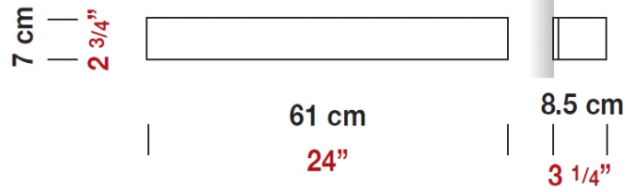

Date: _____

Project: _____

Fixture Type: _____

Specifier/Rep: _____

Certified by for North American Standard

APPLICATION:

Wall - Surface

CONSTRUCTION:

Fixture Material:

Not available

Fixture Finish:

White

Available Finish/Size/Lamping Options

Options Available

Component Requirement:

Complete Unit, no component required

ELECTRICAL:

Lamp Category: Fluorescent

Power Supply:

Not available

Voltage: 120

(277v or 347v available upon request)

Emergency:

Not available

IP RATING:

IP40

OPTICS:

Diffuser Material:

Glass

Diffuser Finish:

Frosted White

Reflector: Not available

Efficiency:

Not available

NOTES: