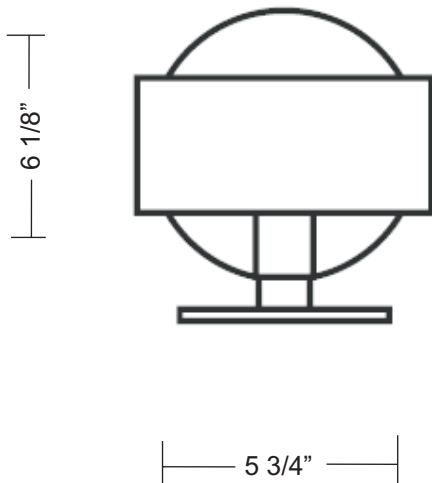

**RING TABLE LAMP**

Dimensions

STANDARD: COMES WITH 5 FEET OF WIRE AND AIRCRAFT CABLE

**Project Name:** \_\_\_\_\_

**Fixture Type:** \_\_\_\_\_

**Product Code: D8-4244**

**Style:** Table Lamp

**Structure:** Metal

**Diffuser:** White Glass

**Finish:** Chrome

**Max Watt:** 1 x 60W

**Lamp/Ballast:** Halogen G9

**Dimensions:** D. 5 3/4" x Ht. 6 1/8"

**Approval:** Approved by  for North American Standards..

**Notes:** SHOWN IN RED. ACTUAL DIFFUSER IS  
WHITE GLASS