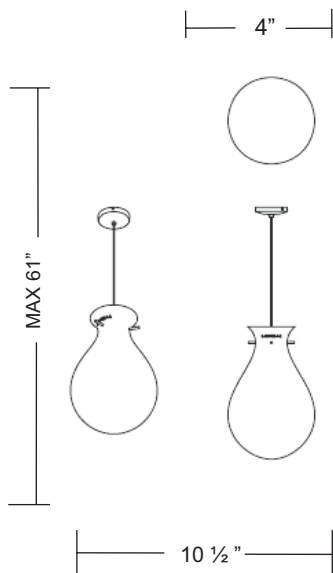

ONA PENDANT

Project Name: _____

Fixture Type: _____

Product Code: D9-1128

Style: Pendant

Diffuser: White Acrylic

Finish: White

Lamp: 1 x 30W

Voltage: N/A

Dimensions: Dia. 10 1/2" x Canopy 4"x Ht. Max. 61"

Approval: Approved by  for North American Standards..

Notes: _____

Dimensions

STANDARD: COMES WITH 5 FEET OF WIRE AND AIRCRAFT CABLE