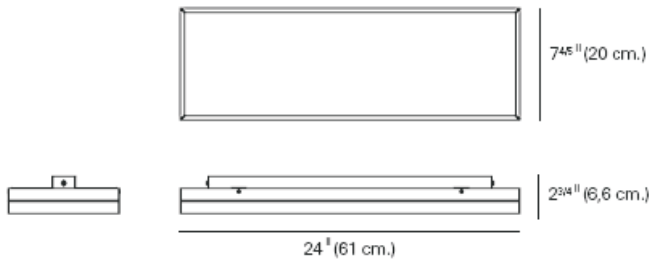

LINEA FLUSH MOUNT

Project Name: _____

Fixture Type: _____

Product Code: D9-2072

Style: Flush Mount

Diffuser: White Glass

Finish: Brushed Aluminum

Lamp: 2 x 24W Fluorescent T5

Voltage: N/A

Dimensions: L. 24" x Ht. 7 4/5" x Ext. 2 3/4"

Approval: Approved by  for North American Standards..

Notes: _____

Dimensions

ADA
STANDARD: COMES WITH 5 FEET OF WIRE AND AIRCRAFT CABLE