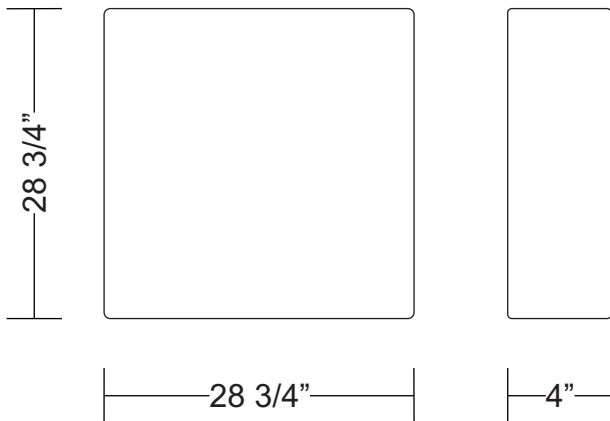

NIGHT FLUSH MOUNT

Project Name: _____

Fixture Type: _____

Product Code: D8-2103

Style: FLUSH

Glass: White Blown Glass

Finish: White

Lamp: 1 x 200W T3Q (119mm) halogen

Voltage: 120V

Dimensions: L. 12 1/2" x W. 12 1/2" x Ext. 4"

Approval: Approved by  for North American Standards.

Dimensions

Notes: _____
