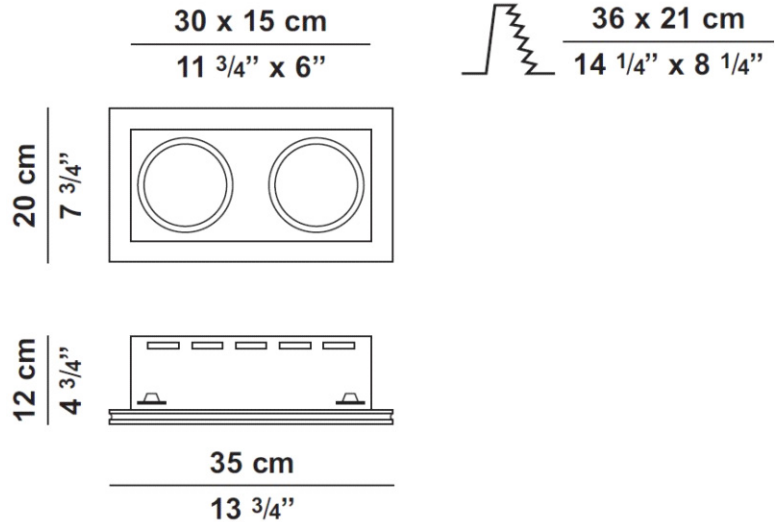

Date: _____

Project: _____

Fixture Type: _____

Specifier/Rep: _____

Certified by for North American Standard

APPLICATION:

Recessed - Trimless

ELECTRICAL:

Lamp Category: LED

Power Supply:

Integral

OPTICS:

Diffusor Material:

N/A

Diffusor Finish:

(See next page for available options)

Reflector: N/A

Efficiency:

N/A

PRODUCT FEATURES:

Fixed Plaster Housing Frame with 2 x 13W LED - (LED lamp with integral driver included)

CONSTRUCTION:

Fixture Material:

Plaster

Fixture Finish:

(See next page for available options)

Voltage/Constant Current:

12

(277v or 347v available upon request)

Emergency:

N/A

Available Finish/Size/Lamping Options

Options Available (See next pages)

Component Requirement:

Complete Unit, no component required

IP RATING:

N/A