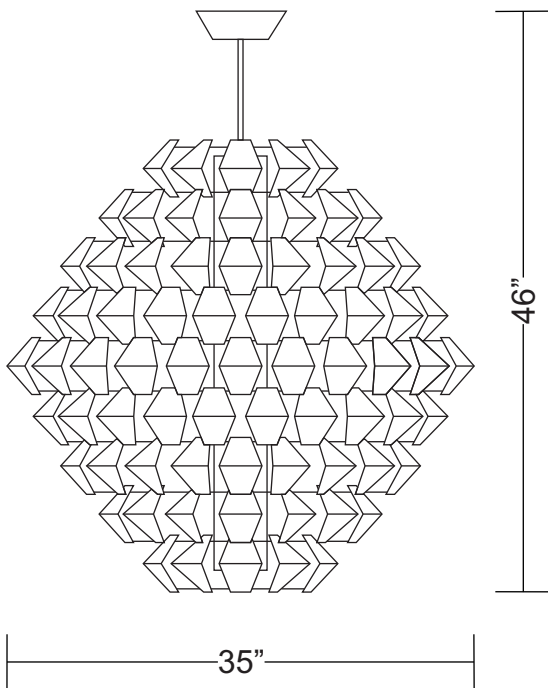

AGAVE PENDANT

Dimensions

Project Name: _____

Fixture Type: _____

Product Code: D8-1183

Style: PENDANT

Glass: Matte Glass

Finish: White Painted Metal Elements

Lamp: 6 x 150W T10 + 1 x 75W MR20 GU10

Voltage: 120V

Dimensions: D. 35" x Ht. 46"

Approval: Approved by  for North American Standards.

Notes: _____