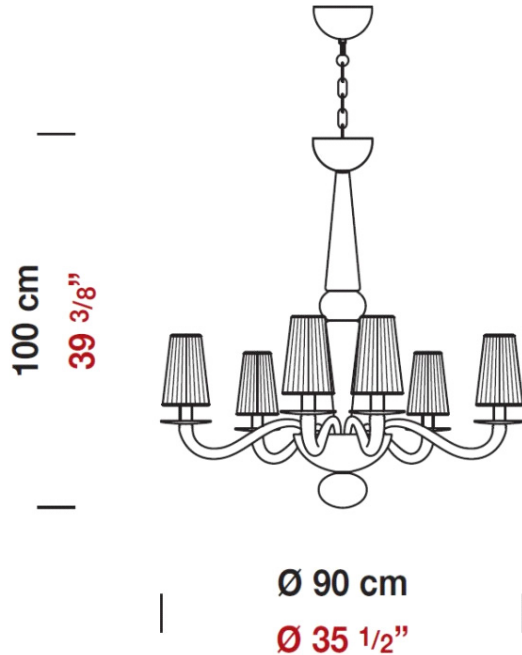

Date: _____

Project: _____

Fixture Type: _____

Specifier/Rep: _____

- WHITE
WHI
- BLACK
BLA
- RED
RED
- AMBER
AMB
- CRYSTAL
CRI

Certified by  for North American Standard

APPLICATION:

Ceiling - Chandelier

CONSTRUCTION:

Fixture Material:

Not available

Fixture Finish:

White

Available Finish/Size/Lamping Options

Options Available

Component Requirement:

Available Sizing/Lamp/Finish Options

Model No	Fixture - Diffuser	Details
D8-1373	White - Ivory	Ø: 35 1/2" / 90cm H: 39 3/8" / 100cm, (6) x (T4), Max. 60W with G9 base, Voltage: 120
D8-1374	Black - Ivory	Ø: 35 1/2" / 90cm H: 39 3/8" / 100cm, (6) x (T4), Max. 60W with G9 base, Voltage: 120
D8-1375	Red - Ivory	Ø: 35 1/2" / 90cm H: 39 3/8" / 100cm, (6) x (T4), Max. 60W with G9 base, Voltage: 120
D8-1376	Amber - Ivory	Ø: 35 1/2" / 90cm H: 39 3/8" / 100cm, (6) x (T4), Max. 60W with G9 base, Voltage: 120
D8-1377	Crystal - Ivory	Ø: 35 1/2" / 90cm H: 39 3/8" / 100cm, (6) x (T4), Max. 60W with G9 base, Voltage: 120