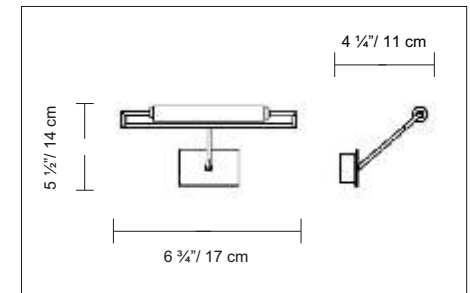

PRODUCT SPECIFICATIONS

STYLE # D8-3052

SERIES NAME: GLIM MINI

COLOR / FINISH: Gray Metal

DIFFUSER: Printed Matte Pyrex

LAMP TYPE: Halogen G9

MAX WATT: 1 x 75W

DIMENSIONS: W. 6 3/4" x Ht. 5 1/2" x Ext. 4 1/4"

APPROVALS: Approved by CSA for
North American Standards.

NOTES: _____

_____

_____