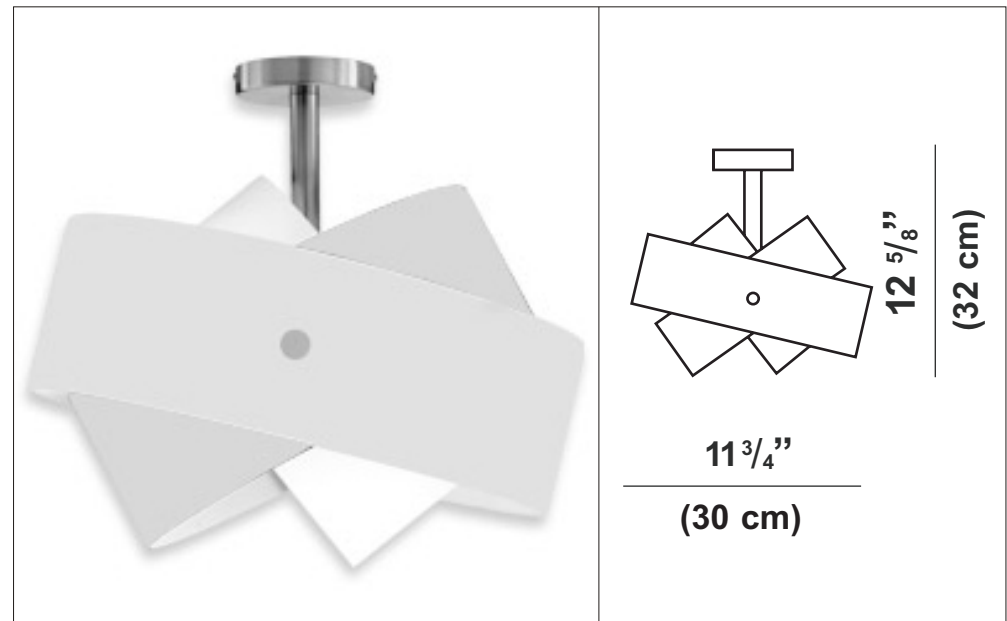

PRODUCT SPECIFICATIONS

STYLE # **D8-2086**

SERIES NAME: TOURBILLON

STRUCTURE: METAL

COLOR /FINISH: NICKEL DETAIL

DIFFUSER: WHITE BLOWN GLASS

LAMP TYPE: G30 MED 120V

MAX WATT: 1 x 100W

DIMENSIONS: H. 12 5/8" x L. 11 3/4"

APPROVALS:

Approved by  for North American Standards.

NOTES: _____