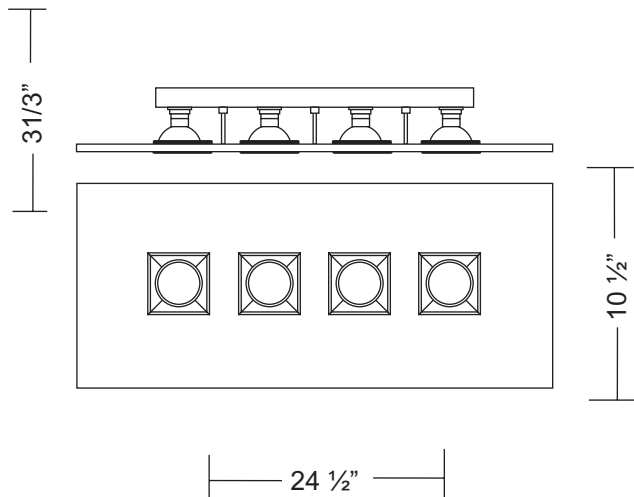

POLIFEMO FLUSH MOUNT

Dimensions

STANDARD: COMES WITH 5 FEET OF WIRE AND AIRCRAFT CABLE

Project Name: _____

Fixture Type: _____

Product Code: D9-2063
Style: Flush Mount
Structure: Metal
Finish: White
Max Watt: 4 x 75W
Lamp/Ballast: Halogen GZ10 MR20
Dimensions: L. 24 1/2" x W. 10 1/2" X Ext. 3 1/3"
Approval: Approved by  for North American Standards..
**Notes: __ SHOWN IN METALLIC GRAY. ACTUAL __
 __ FINISH IS WHITE**