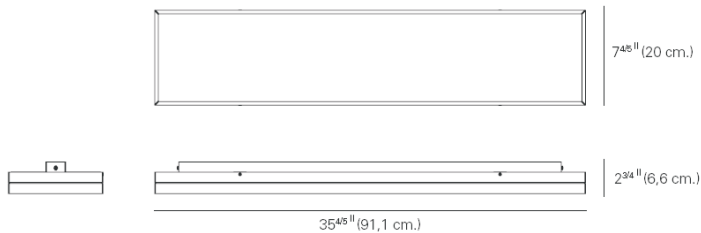

LINEA FLUSH MOUNT

Project Name: _____

Fixture Type: _____

Product Code: D9-2073
Style: Flush Mount

Diffuser: White Glass

Finish: Brushed Aluminum

Lamp: 2 x 39W Fluorescent T5

Voltage: N/A

Dimensions: L. 35 4/5" x Ht. 7 4/5" x Ext. 2 3/4"

Approval: Approved by  for North American Standards..

Notes: _____

Dimensions

ADA
STANDARD: COMES WITH 5 FEET OF WIRE AND AIRCRAFT CABLE