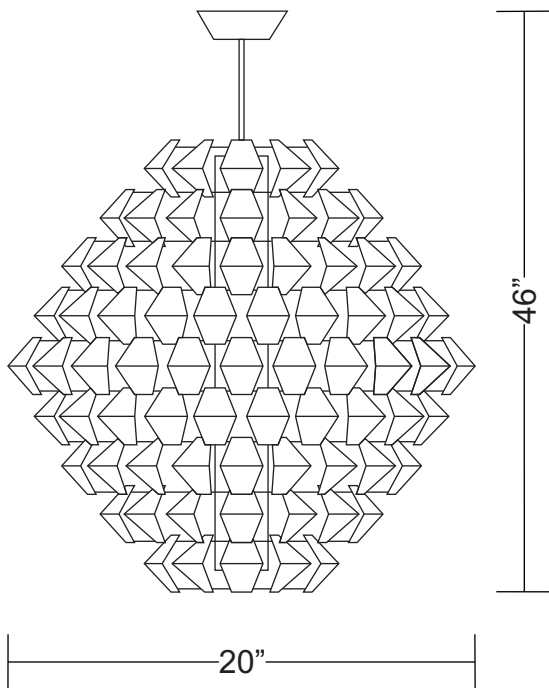

## AGAVE PENDANT

### Dimensions

Project Name: \_\_\_\_\_

Fixture Type: \_\_\_\_\_

Product Code: D8-1183

Style: PENDANT

Glass: Matte Glass

Finish: White Painted Metal Elements

Lamp: 6 x 150W T10 + 1 x 75W MR20 GU10

Voltage: 120V

Dimensions: D. 35" x Ht. 46"

Approval: Approved by  for North American Standards.

Notes: \_\_\_\_\_

\_\_\_\_\_  
\_\_\_\_\_  
\_\_\_\_\_  
\_\_\_\_\_  
\_\_\_\_\_  
\_\_\_\_\_  
\_\_\_\_\_