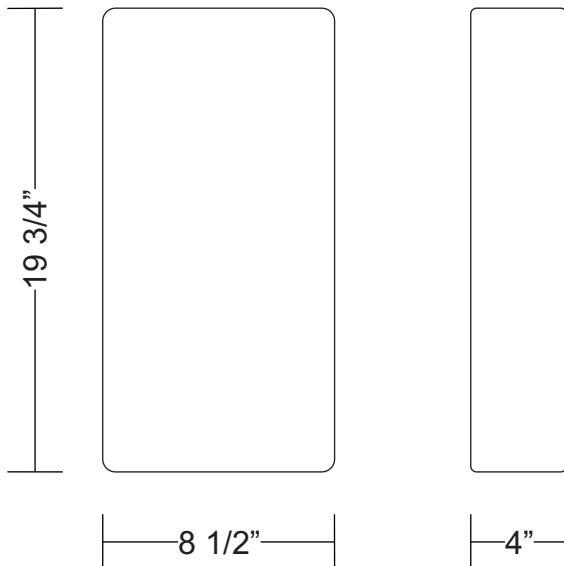

NIGHT FLUSH MOUNT

Project Name: _____

Fixture Type: _____

Product Code: D8-2104

Style: FLUSH

Glass: White Blown Glass

Finish: White

Lamp: 1 x 200W T3Q (119mm) halogen

Voltage: 120V

Dimensions: L. 19 3/4" x W. 8 1/2" x Ext. 4"

Approval: Approved by  for North American Standards.

Dimensions

Notes: _____
