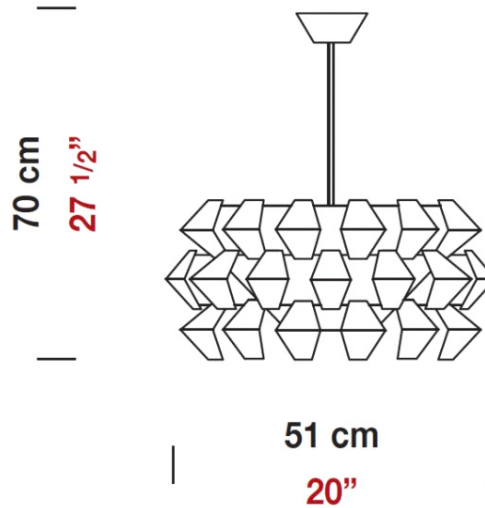

Date: _____

Project: _____

Fixture Type: _____

Specifier/Rep: _____

Certified by  for North American Standard

APPLICATION:

Ceiling - Suspended

CONSTRUCTION:

IP RATING:

IP20

OPTICS:

Diffusor Material:

Glass

Diffusor Finish:

Frosted White

Reflector: Not available

Specifier/Rep: _____

Available Sizing/Lamp/Finish Options

Model No	Fixture - Diffuser	Details
D8-1178	White - Frosted White	Ø: 20" / 50.8 cm H: 27 1/2" / 69.9 cm, One T10, Max. 250W with E26 medium base, Voltage: 120
D8-1178G	Gold Leaf - Frosted White	Ø: 20" / 50.8 cm H: 27 1/2" / 69.9 cm, One T10, Max. 250W with E26 medium base, Voltage: 120