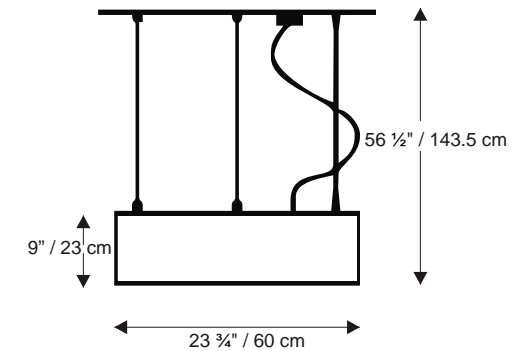

PRODUCT SPECIFICATIONS

STYLE # D1-1032

SERIES NAME: CYCLOS

CATEGORY: Pendant

STRUCTURE: Aluminum

COLOR /FINISH: WHITE Powder - Coated

DIFFUSER: White Acrylic

LAMP/BALLAST: (G24q-2) Comp. Fluorescent
120V Electronic

LAMP/MAX. WATT: 5 x 18W

DIMENSIONS: D. 23 ¾" x Ht. 56 ½"

APPROVALS

Approved by  for North American Standards.

NOTES: _____