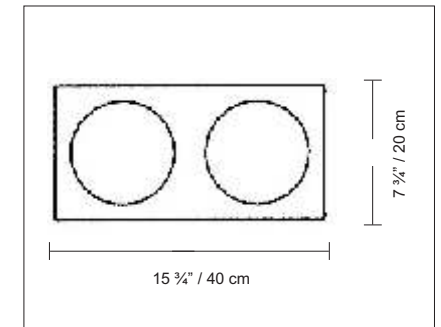

PRODUCT SPECIFICATIONS

STYLE # D2-3031

SERIES NAME: DOME

COLOR / FINISH: Silver - Gray

DIFFUSER: Satin White Glass

LAMP TYPE: Halogen G9 Frost

MAX WATT: 2 x 60W

DIMENSIONS: L. 1 3/4" x Ht. 7 3/4" x Ext. 2 1/4"

CSA APPROVALS: Approved for North America

NOTES: _____

_____

_____