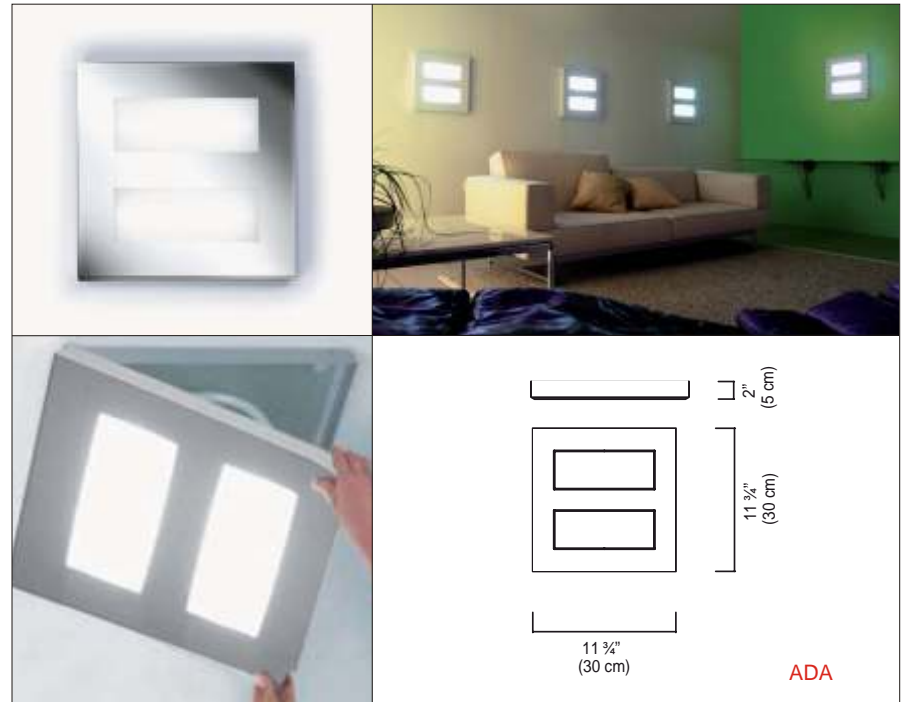

PRODUCT SPECIFICATIONS

STYLE #: **D1-2036**

SERIES NAME: EQUAL

STRUCTURE: Metal

COLOR /FINISH: Chrome

DIFFUSER: Silk-Screened Glass

LAMP/BALLAST: CFL (2G11) / Electronic 120V

MAX WATT: 2 x 18W

DIMENSIONS: L. 11 3/4" x W. 11 3/4" x Ext. 2"

APPROVALS:

Approved by  for North American Standards.

NOTES: _____