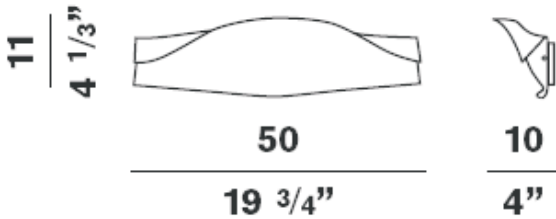

RIMMEL WALL SCNCE

Dimensions

STANDARD: COMES WITH 5 FEET OF WIRE AND AIRCRAFT CABLE

Project Name: _____

Fixture Type: _____

Product Code: D8-3127
Style: Wall Sconce

Diffuser: Frosted White Glass

Finish: Chrome

Max Watt: 1 x 150W

Lamp/Ballast: Halogen T3Q-3 (79 mm)

Dimensions: D. 19 3/4" x Ht. 4 1/3" x Ext. 4"

Approval: Approved by  for North American Standards..

Notes: _COMES COMPLETE WITH _____
4 1/4" BACKPLATE _____