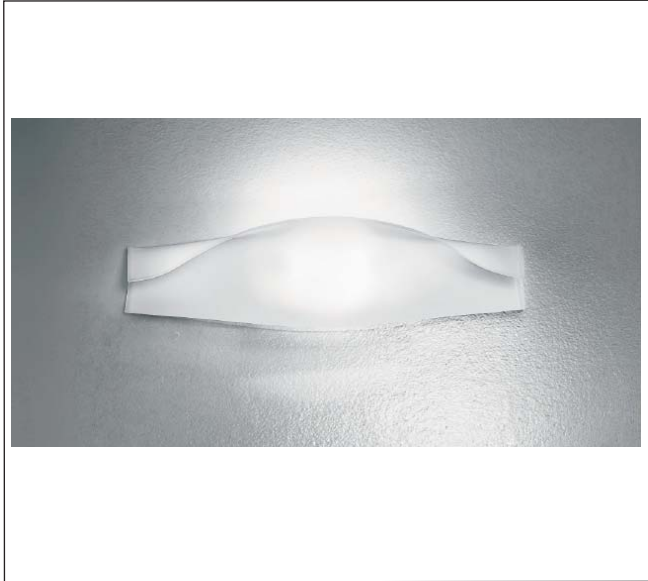

RIMMEL WALL SCNCE

Dimensions

STANDARD: COMES WITH 5 FEET OF WIRE AND AIRCRAFT CABLE

Project Name: _____

Fixture Type: _____

Product Code: D8-3127
Style: Wall Sconce

Diffuser: Frosted White Glass

Finish: Chrome

Max Watt: 1 x 150W

Lamp/Ballast: Halogen T3Q-3 (79 mm)

Dimensions: D. 19 3/4" x Ht. 4 1/3" x Ext. 4"

Approval: Approved by  for North American Standards..

Notes: _COMES COMPLETE WITH _____
4 1/4" BACKPLATE _____