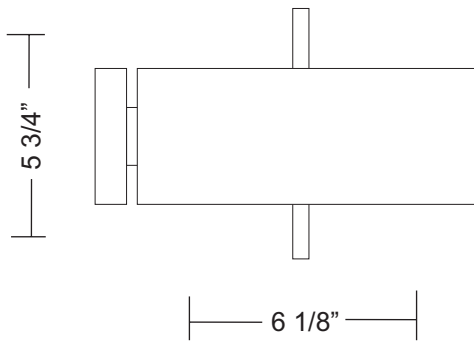

**RING WALL SCONCE**

**Project Name:** \_\_\_\_\_

**Fixture Type:** \_\_\_\_\_

**Product Code: D8-3131**

**Style:** Wall Sconce

**Structure:** Metal

**Diffuser:** White Glass

**Finish:** Chrome

**Max Watt:** 1 x 60W

**Lamp/Ballast:** Halogen G9

**Dimensions:** D. 6 1/8" X Ht. 5 3/4"

**Approval:** Approved by  for North American Standards..

**Notes:** DIFFUSER IS WHITE GLASS

Dimensions

STANDARD: COMES WITH 5 FEET OF WIRE AND AIRCRAFT CABLE