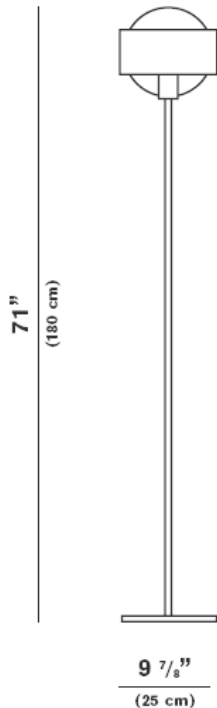

RING FLOOR LAMP

Project Name: _____

Fixture Type: _____

Product Code: D8-4102

Style: Floor Lamp

Structure: Metal

Diffuser: Black Glass

Finish: Chrome

Max Watt: 1 x 150W

Lamp/Ballast: Halogen T10 Medium

Dimensions: D. 9 7/8" x Ht. 71"

Approval: Approved by  for North American Standards..

Notes: SHOWN IN WHITE. ACTUAL DIFFUSER
IS BLACK GLASS

Dimensions

STANDARD: COMES WITH 5 FEET OF WIRE AND AIRCRAFT CABLE