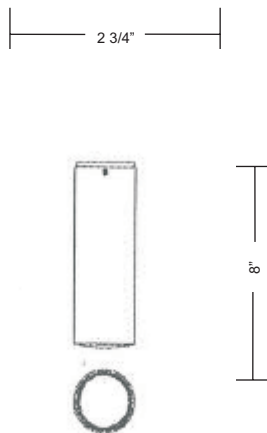

KRONN FLUSH MOUNT

Project Name: _____

Fixture Type: _____

Product Code: D9-2083

Style: Flush Mount

Finish: White

Lamp: 1 x 75W Halogen Gz10 MR20

Voltage: N/A

Dimensions: Dia. 2 3/4" x Ht. 8"

Approval: Approved by  for North American Standards..

Notes: SHOWN IN CHROME- ACTUAL FINISH IS
WHITE

Dimensions

STANDARD: COMES WITH 5 FEET OF WIRE AND AIRCRAFT CABLE