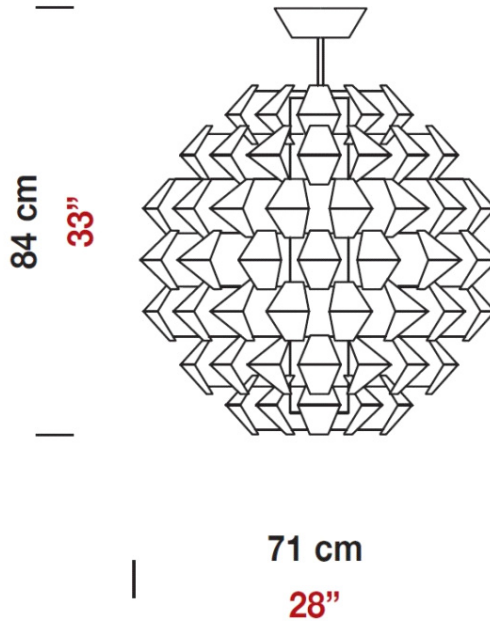

**Date:** \_\_\_\_\_

**Project:** \_\_\_\_\_

**Fixture Type:** \_\_\_\_\_

**Specifier/Rep:** \_\_\_\_\_

 Certified by  for North American Standard

**APPLICATION:**

Ceiling - Suspended

**CONSTRUCTION:**
**Fixture Material:**

**Specifier/Rep:** \_\_\_\_\_

**Available Sizing/Lamp/Finish Options**

Model No	Fixture - Diffuser	Details
D8-1182	White - Frosted White	Ø: 28" / 71.1 cm H: 33" / 83.8 cm, (4+1) x (T10 + MR20), Max. 150 & 75W with E26 medium + GU10 base, V
D8-1182G	Gold Leaf - Frosted White	Ø: 28" / 71.1 cm H: 33" / 83.8 cm, (4+1) x (T10 + MR20), Max. 150 & 75W with E26 medium + GU10 base, V