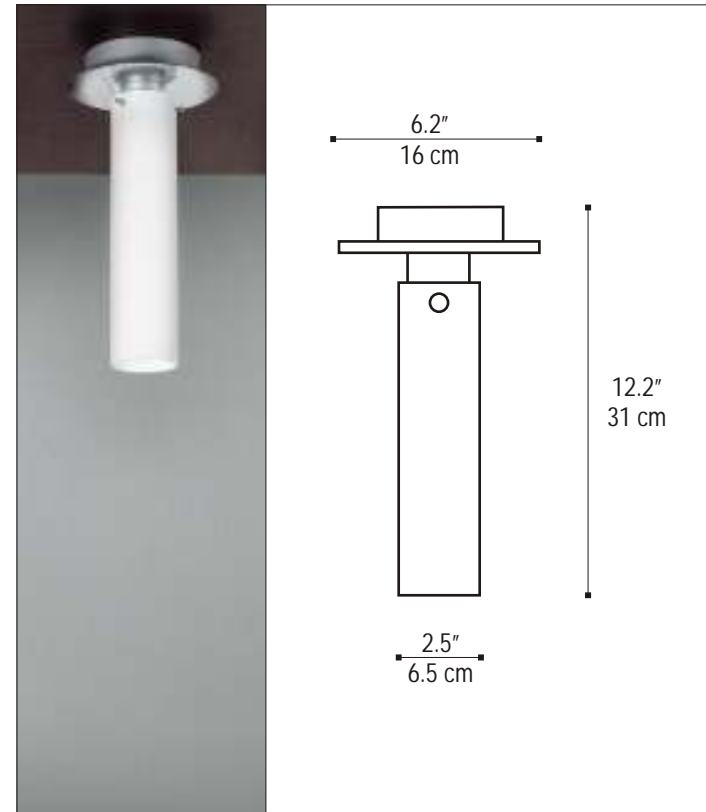

PRODUCT SPECIFICATIONS

STYLE # **D2-2045**

SERIES NAME: OLLY

COLOR / FINISH: Aluminum

DIFFUSER: White Glass

LAMP / BALLAST:
2G11 Compact Fluorescent/ 120V Electronic

MAX WATT: 1 x 18W

DIMENSIONS:
L. 12.2" x W. 2.5" (Glass) / 6.2" (Canopy)

APPROVALS:
Approved by for North American Standards.