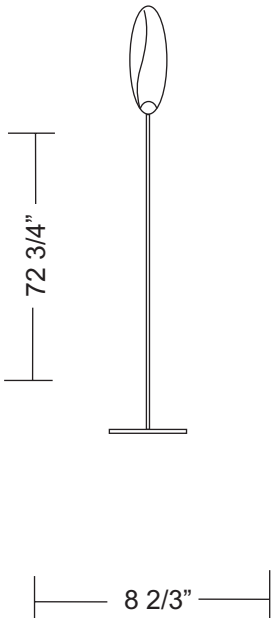

TRACK FLOOR LAMP

Project Name: _____

Fixture Type: _____

Product Code: D8-4242

Style: Floor Lamp

Diffuser: White Glass

Finish: White

Max Watt: 1 x 150W

Lamp/Ballast: Halogen B15d

Dimensions: D. 8 2/3" x Ht. 72 3/4"

Approval: Approved by  for North American Standards..

Notes: _____

Dimensions

STANDARD: COMES WITH 5 FEET OF WIRE AND AIRCRAFT CABLE