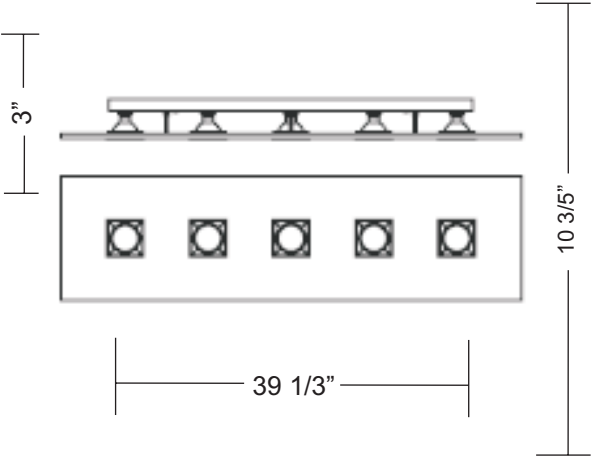

POLIFEMO FLUSH MOUNT

Dimensions

Project Name: _____

Fixture Type: _____

Product Code: D9-2065

Style: Flush Mount

Finish: White

Lamp: 5 x 75W Halogen Gz10 MR20

Voltage: N/A

Dimensions: L. 39 1/3" X Ht. 10 3/5" x Ext. 3"

Approval: Approved by  for North American Standards..

Notes: SHOW IN AN ALUMINUM FINISH.

ACTUAL FINISH IS WHITE.
