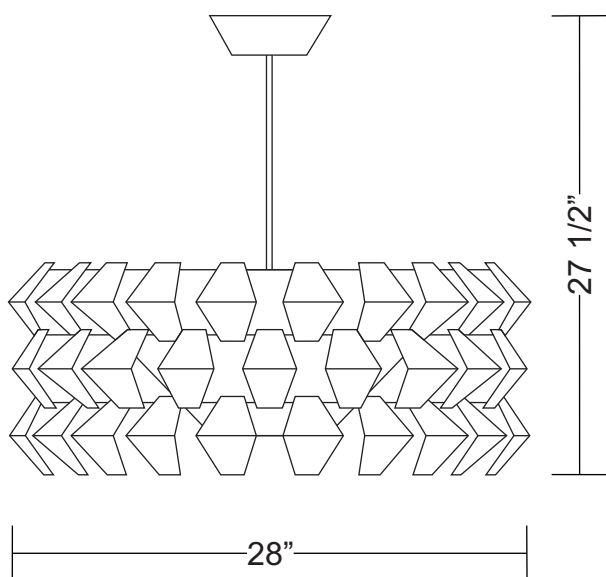

**AGAVE PENDANT**

Dimensions

Project Name: \_\_\_\_\_

Fixture Type: \_\_\_\_\_

Product Code: D8-1179

Style: PENDANT

Glass: Matte Glass

Finish: White Painted Metal Elements

Lamp: 3 x 150W T10

Voltage: 120V

Dimensions: D. 28" x Ht. 27 1/2"

Approval: Approved by  for North American Standards.

Notes: \_\_\_\_\_

---

---

---