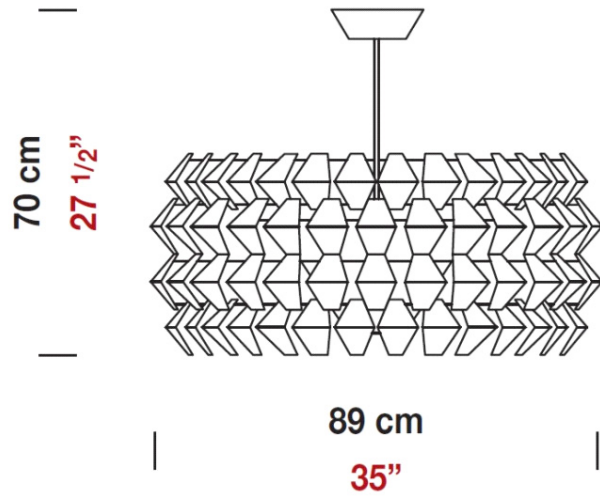

Date: _____

Project: _____

Fixture Type: _____

Specifier/Rep: _____

Certified by  for North American Standard

APPLICATION:

Ceiling - Suspended

CONSTRUCTION:

IP RATING:

IP20

OPTICS:

Diffusor Material:

Glass

Diffusor Finish:

Frosted White

Reflector: Not available

Specifier/Rep: _____

Available Sizing/Lamp/Finish Options

Model No	Fixture - Diffuser	Details
D8-1180	White - Frosted White	Ø: 35" / 88.9 cm H: 27 1/2" / 69.9 cm, (3) x (T10), Max. 150W with E26 medium base, Voltage: 120
D8-1180G	Gold Leaf - Frosted White	Ø: 35" / 88.9 cm H: 27 1/2" / 69.9 cm, (3) x (T10), Max. 150W with E26 medium base, Voltage: 120