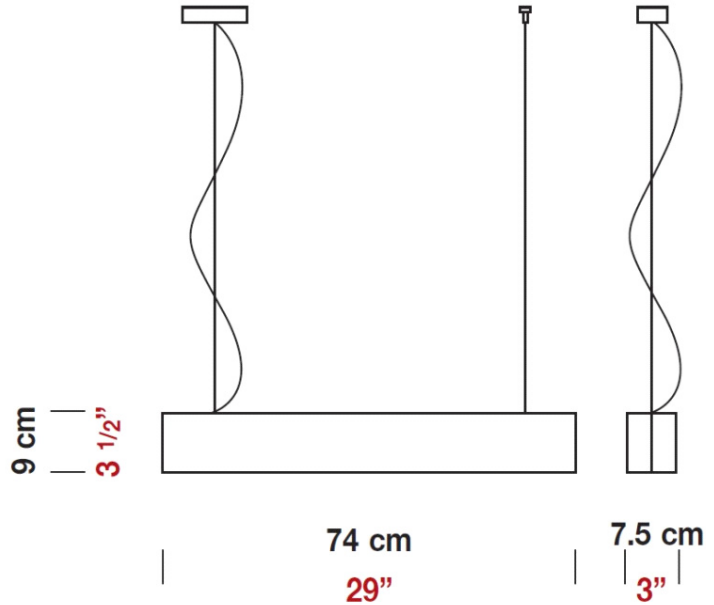

Date: _____

Project: _____

Fixture Type: _____

Specifier/Rep: _____

Certified by for North American Standard

APPLICATION:

Ceiling - Suspended

CONSTRUCTION:

Fixture Material:

Not available

Fixture Finish:

White

Available Finish/Size/Lamping Options

Options Available

Component Requirement:

Complete Unit, no component required

ELECTRICAL:

Lamp Category: Halogen

Power Supply:

Not available

Voltage: 120

(277v or 347v available upon request)

Emergency:

Not available

IP RATING:

IP40

OPTICS:

Diffusor Material:

Polycarbonate

Diffusor Finish:

White

Reflector: Not available

Efficiency:

Not available

NOTES: