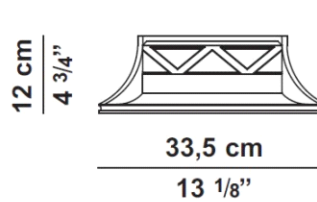

Date: _____

Project: _____

Fixture Type: _____

Specifier/Rep: _____

 $34.5 \times 34.5 \text{ cm}$
 $13 \frac{1}{2}'' \times 13 \frac{1}{2}''$

$19.5 \times 19.5 \text{ cm}$
 $7 \frac{3}{4}'' \times 7 \frac{3}{4}''$

Model No	Fixture - Diffuser	Details
D8-6023	White - N/A	L: 33.5cm / 13 1/8" W: 33.5cm / 13 1/8" H: 12cm / 4 3/4", One LED, Max. 25.4W
D8-6110	White - N/A	L: 33.5cm / 13 1/8" W: 33.5cm / 13 1/8" H: 12cm / 4 3/4", One LED, Max. 25.4W, 3000° K