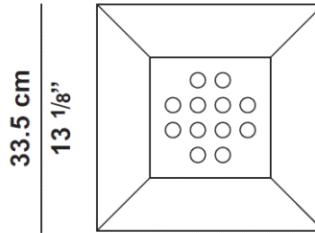

Date: _____

Project: _____

Fixture Type: _____

Specifier/Rep: _____

 $34.5 \times 34.5 \text{ cm}$
 $13 \frac{1}{2}'' \times 13 \frac{1}{2}''$

$19.5 \times 19.5 \text{ cm}$
 $7 \frac{3}{4}'' \times 7 \frac{3}{4}''$

Model No	Fixture - Diffuser	Details
D8-6023	White - N/A	L: 33.5cm / 13 1/8" W: 33.5cm / 13 1/8" H: 12cm / 4 3/4", One LED, Max. 25.4W
D8-6110	White - N/A	L: 33.5cm / 13 1/8" W: 33.5cm / 13 1/8" H: 12cm / 4 3/4", One LED, Max. 25.4W, 3000° K