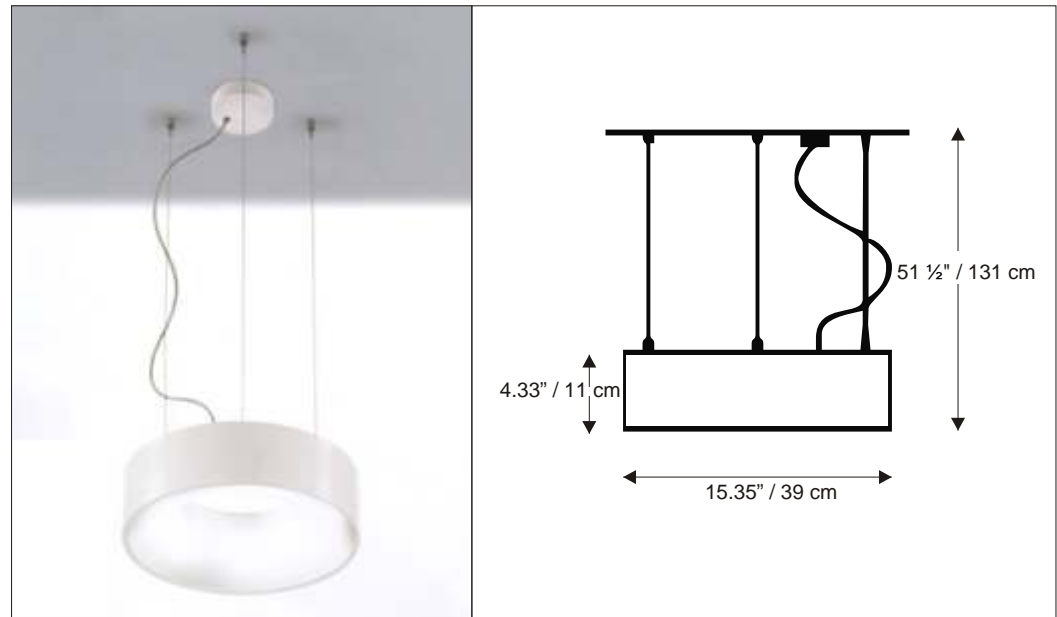

PRODUCT SPECIFICATIONS

STYLE # D1-1030

SERIES NAME: CYCLOS

STRUCTURE: Aluminum

COLOR /FINISH:
White Powder - Coated

DIFFUSER: White Acrylic

BALLAST: 120V Electronic

LAMP/MAX. WATT: 1 x 40W T5 Circline

DIMENSIONS: D. 15.35" x Ht. 51 ½"

Approved by  for North American Standards.

NOTES: _____