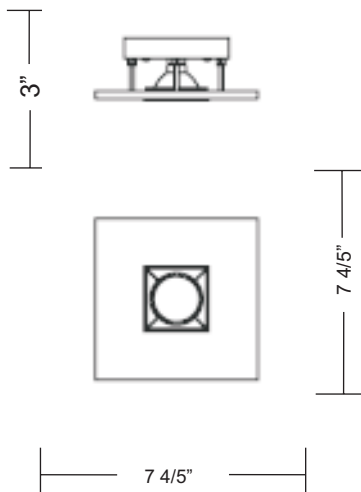

POLIFEMO FLUSH MOUNT

Project Name: _____

Fixture Type: _____

Product Code: D9-2066

Style: Flush Mount

Finish: White

Lamp: 1 x 75W Halogen GZ10 MR20

Voltage: N/A

Dimensions: L. 7 4/5" x Ht. 7 4/5" x Ext. 3"

Approval: Approved by  for North American Standards..

Notes: _____

Dimensions

STANDARD: COMES WITH 5 FEET OF WIRE AND AIRCRAFT CABLE