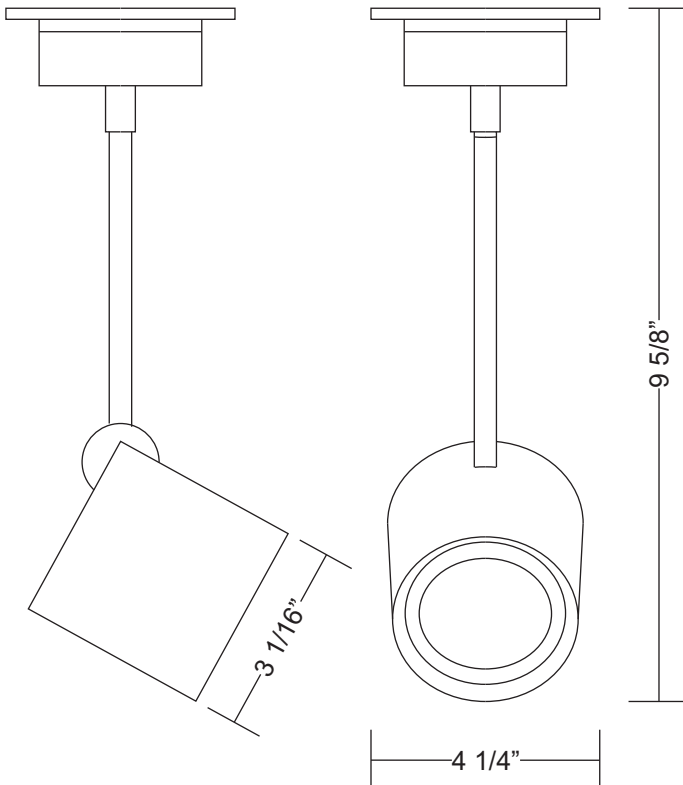

KRONN FLUSH MOUNT

Project Name: _____

Fixture Type: _____

Product Code: D9-2078

Style: FLUSH

Diffusers: N/A

Finish: Chrome

Lamp: 1 x 75W MR20 GU10

Voltage: 120V

 Dimensions: D. 3 1/16" x Ht. 9 5/8"
 (Overall diameter 4 1/4")

 Approval: Approved by  for North American Standards.

Dimensions

Notes: _____