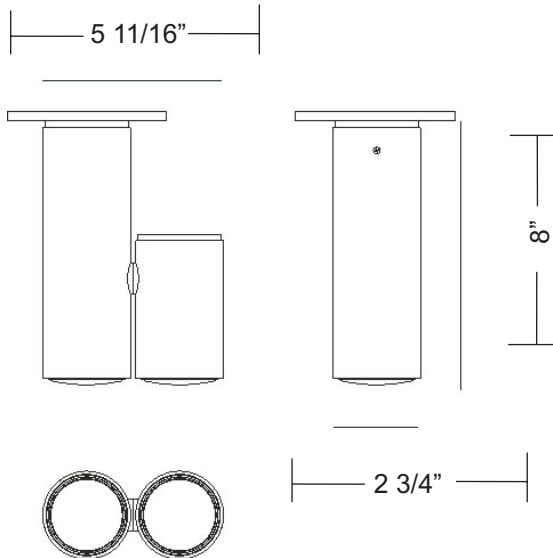

**KRONN FLUSH MOUNT**

Dimensions

STANDARD: COMES WITH 5 FEET OF WIRE AND AIRCRAFT CABLE

Project Name: \_\_\_\_\_

Fixture Type: \_\_\_\_\_

Product Code: D9-2087

Style: Flush Mount

Finish: White

Max Watt: 2 x 75W

Lamp/Ballast: Halogen GU10 MR20 120V

Dimensions: Dia. 2 3/4" x L. 5 11/16" x Ht. 8"  
CANOPY: L. 4 1/4" x W. 4 1/4"

Approval: Approved by  for North American Standards..

Notes: FINISH SHOWN IN CHROME. ACTUAL  
FINISH IS WHITE.