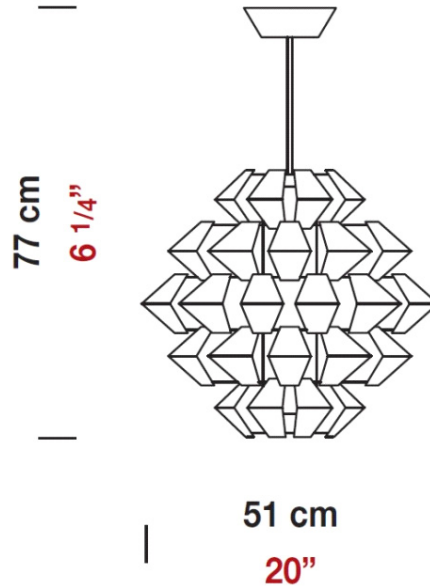

Date: _____

Project: _____

Fixture Type: _____

Specifier/Rep: _____

 Certified by  for North American Standard

APPLICATION:

Ceiling - Suspended

CONSTRUCTION:
Fixture Material:

OPTICS:
Diffusor Material:

Glass

Diffusor Finish:

Frosted White

Reflector: Not available

Efficiency:

Not available

NOTES:

Available Sizing/Lamp/Finish Options

Model No	Fixture - Diffuser	Details
D8-1181	White - Frosted White	Ø: 20" / 50.8 cm H: 6 1/4" / 15.9 cm, (1+1) x (T10 + MR20), Max. 250 & 75W with E26 medium + GU10 bas
D8-1181G	Gold Leaf - Frosted White	Ø: 20" / 50.8 cm H: 6 1/4" / 15.9 cm, (1+1) x (T10 + MR20), Max. 250 & 75W with E26 medium + GU10 bas