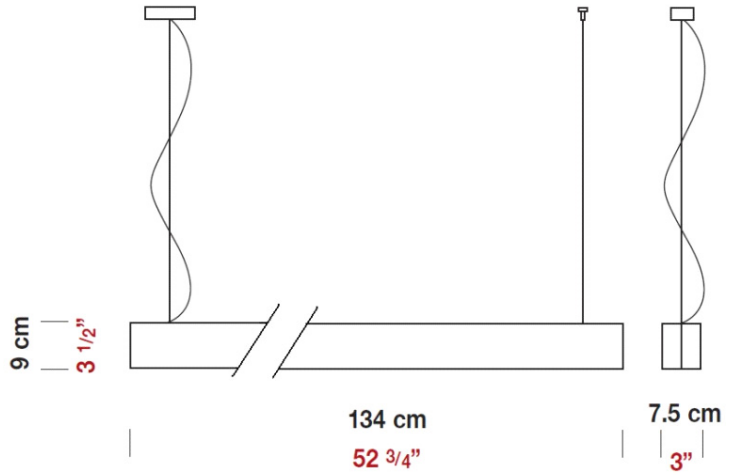

Date: _____

Project: _____

Fixture Type: _____

Specifier/Rep: _____

Certified by for North American Standard

APPLICATION:

Ceiling - Suspended

CONSTRUCTION:

Fixture Material:

Not available

Fixture Finish:

White

Available Finish/Size/Lamping Options

Options Available

Component Requirement:

Complete Unit, no component required

ELECTRICAL:

Lamp Category: Fluorescent

Power Supply:

Not available

Voltage: 120

(277v or 347v available upon request)

Emergency:

Not available

IP RATING:

IP40

OPTICS:

Diffusor Material:

Polycarbonate

Diffusor Finish:

White

Reflector: Not available

Efficiency:

Not available

NOTES: