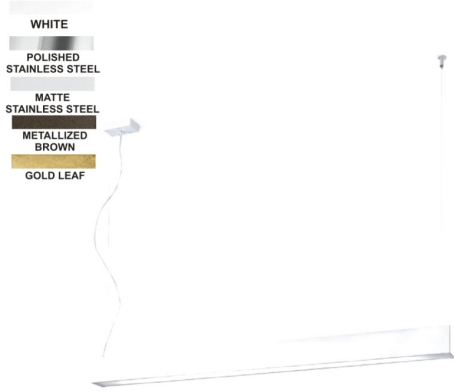

Date: _____

Project: _____

Fixture Type: _____

Specifier/Rep: _____

Certified by for North American Standard

APPLICATION:

Ceiling - Suspended

CONSTRUCTION:

Fixture Material:

Not available

Fixture Finish:

White

Available Finish/Size/Lamping Options

Options Available

Component Requirement:

Complete Unit, no component required

ELECTRICAL:

Lamp Category: Fluorescent

Power Supply:

Not available

Voltage: 120

(277v or 347v available upon request)

Emergency:

Not available

IP RATING:

IP40

OPTICS:

Diffusor Material:

Polycarbonate

Diffusor Finish:

White

Reflector: Not available

Efficiency:

Not available

NOTES: