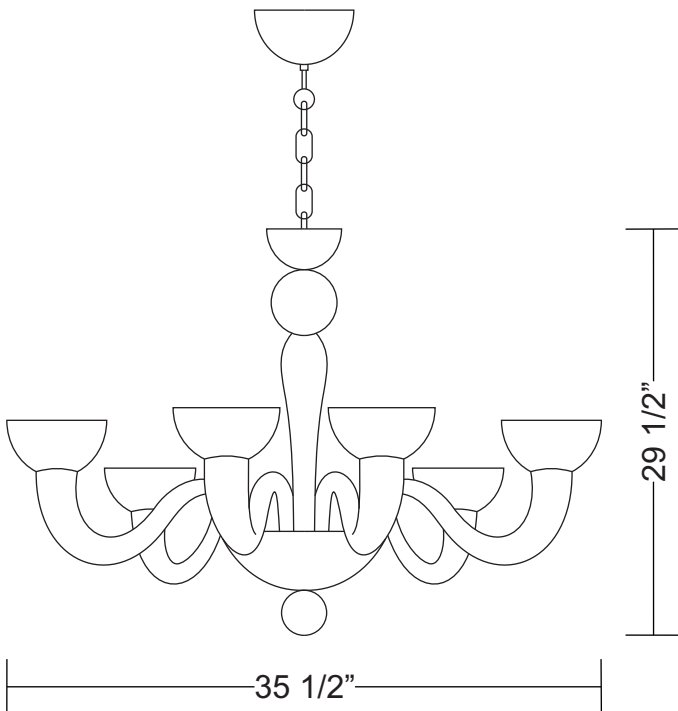

### Dimensions

Project Name: \_\_\_\_\_

Fixture Type: \_\_\_\_\_

Product Code: D8-1328

Style: CHANDELIER

Glass: White Venetian Blown Glass

Finish: Chrome

Lamp: 6 x 60W G9

Voltage: 120V

Dimensions: D. 35 1/2" x Ht. 29 1/2"

Approval: Approved by  for North American Standards.

Notes: \_\_\_\_\_