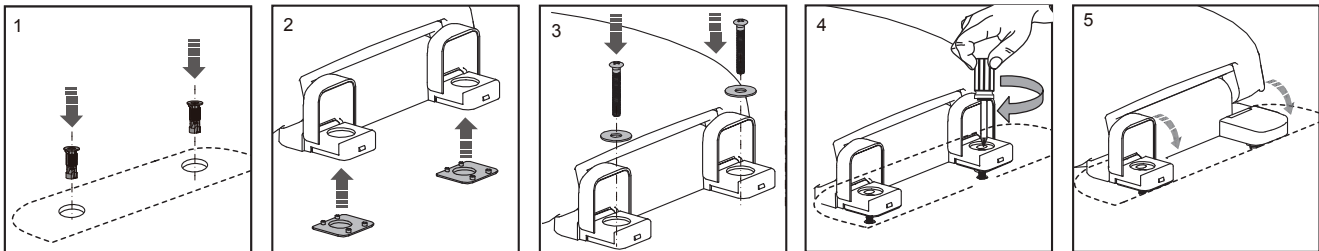

EZ CLOSE™ N' CLEAN

Comfort Seats™ makes it easier than ever to clean your toilet seat!

- Patented Comfort Seats™ EZ Close™ damper system
- **Easy to Clean** - Lift hinge covers & pull seat forward to remove
- Strong & durable - injection molded of high-impact, chemically resistant polypropylene
- Comfortable, ergonomically designed ring
- Extra thick, contoured ring provides greater support
- Durable, rust-free installation hardware
- Molded-in bumpers for added safety and comfort
- Rubber hinge pads keep seat secure and stable
- Easy, self-aligning, top mount installation with just a screwdriver

SEAT COLOR	HINGE COLOR	ROUND	ELONGATED
WHITE	WHITE	C3B3RSL-00	C3B3ESL-00

Please consult your pricing schedule for details on pricing information.

Easy Installation

Lift and Pull Cleaning Instructions

00698-01