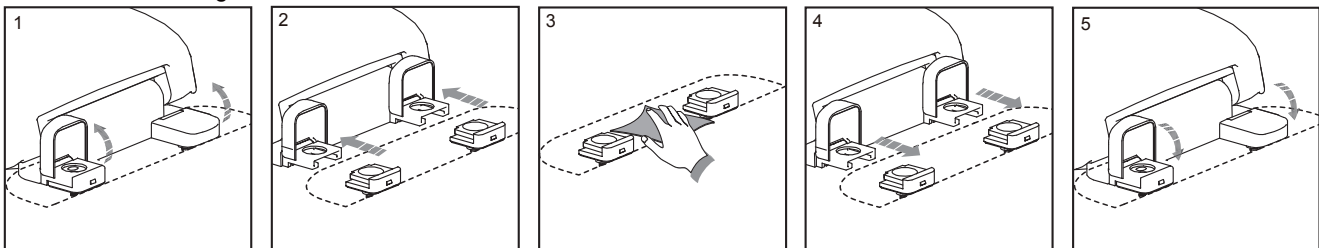

EZ CLOSE™ N' CLEAN

Comfort Seats™ makes it easier than ever to clean your toilet seat!

- Patented Comfort Seats™ EZ Close™ damper system
- **Easy to Clean** - Lift hinge covers & pull seat forward to remove
- Strong & durable - injection molded of high-impact, chemically resistant polypropylene
- Comfortable, ergonomically designed ring
- Extra thick, contoured ring provides greater support
- Durable, rust-free installation hardware
- Molded-in bumpers for added safety and comfort
- Rubber hinge pads keep seat secure and stable
- Easy, self-aligning, top mount installation with just a screwdriver

SEAT COLOR	HINGE COLOR	ROUND	ELONGATED
WHITE	WHITE	C3B3RSL-00	C3B3ESL-00

Please consult your pricing schedule for details on pricing information.

Easy Installation

Lift and Pull Cleaning Instructions

00698-01