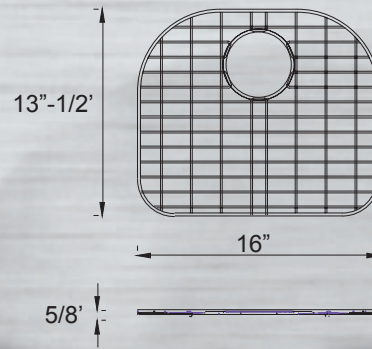

YOSEMITE

ACCESSORIES

Bottom Grid

Model: BG4745

Bottom Grid for MAG3121,
MAG3320

Model: BG4640

Bottom Grid for MAG501

Model: BG5340

Bottom Grid for MAG2318

Model: BG5448B

Bottom Grid for MAG2421,
MAG3520, MAG3521, MAG3720