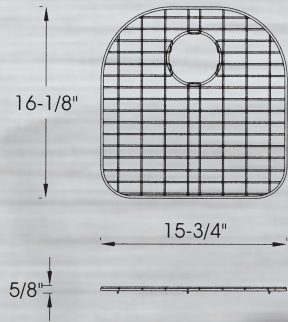

YOSEMITE

ACCESSORIES

Bottom Grid

Model: BG4745

Bottom Grid for MAG3121,
MAG3320

Model: BG4640

Bottom Grid for MAG501

Model: BG5340

Bottom Grid for MAG2318

Model: BG5448B

Bottom Grid for MAG2421,
MAG3520, MAG3521, MAG3720