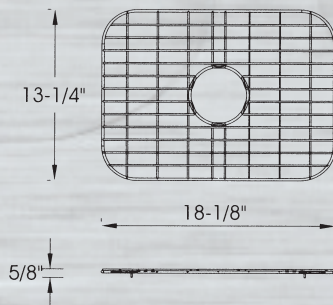

YOSEMITE

ACCESSORIES

Bottom Grid

Model: BG4745

Bottom Grid for MAG3121,
MAG3320

Model: BG4640

Bottom Grid for MAG501

Model: BG5340

Bottom Grid for MAG2318

Model: BG5448B

Bottom Grid for MAG2421,
MAG3520, MAG3521, MAG3720