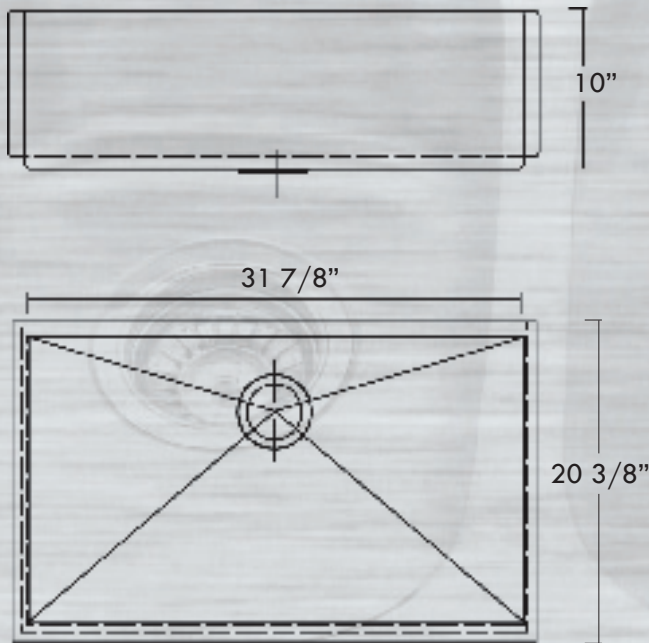

YOSEMITE

STAINLESS STEEL SINKS

MAGS3320SAP

Description

Apron Single Bowl

Size

31 7/8" x 20 3/8" x 10" deep

Features

T-304, 16 Gauge Stainless Steel*
StoneGuard Undercoated over rubber pad.
Offset drain, 3 1/2" drain opening.

Finish

Satin Finish

Installation

Overmount Installation

Accessories [Sold Separately]

Strainer: SSS114

*This high quality Yosemite sink is a heavy gauge, type 304 (18/8), surgical grade, stainless steel for maximum durability - 18% chromium (for shine) and 8% nickel (for rust resistance).