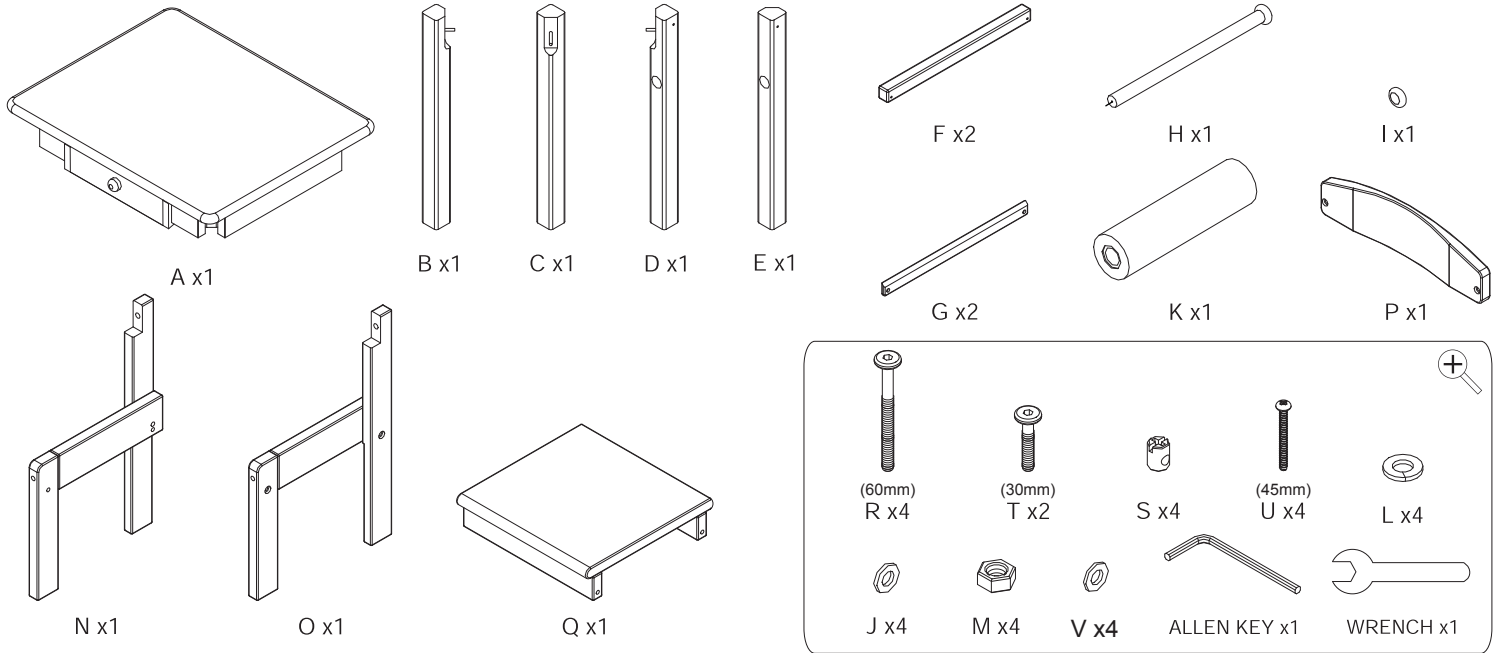

G98049

ART TABLE AND CHAIR SET

PARTS LIST

ASSEMBLY DIAGRAM

For ages 3 and up.
Adult assembly required.

Assembly Note : To ease assembly, do not fully tighten screws during assembly process. After unit is fully assembled go back and tighten all screws.

⚠ WARNING

Small parts and sharp points may be present prior to assembly.

© 2003 Guidecraft USA
Englewood, NJ 07631
(800) 524-3555
www.Guidecraft.com