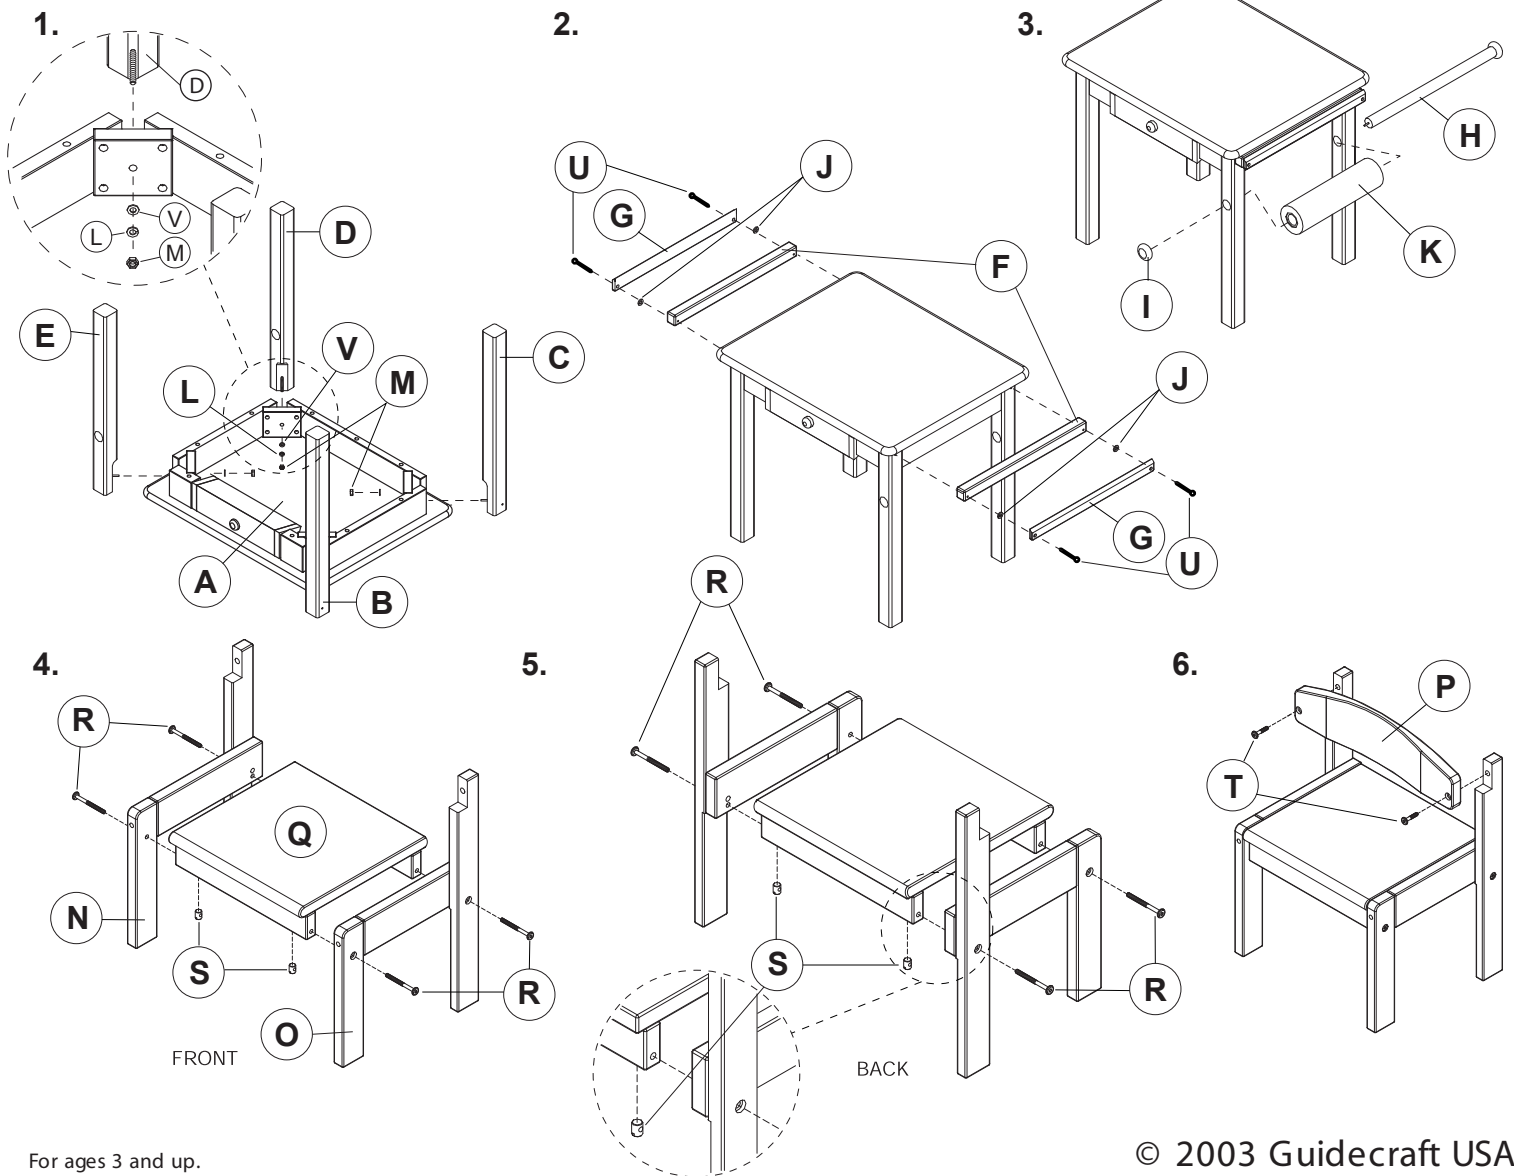

G98049

ART TABLE AND CHAIR SET

PARTS LIST

ASSEMBLY DIAGRAM

For ages 3 and up.
Adult assembly required.

Assembly Note : To ease assembly, do not fully tighten screws during assembly process. After unit is fully assembled go back and tighten all screws.

⚠ WARNING

Small parts and sharp points may be present prior to assembly.

© 2003 Guidecraft USA
Englewood, NJ 07631
(800) 524-3555
www.Guidecraft.com