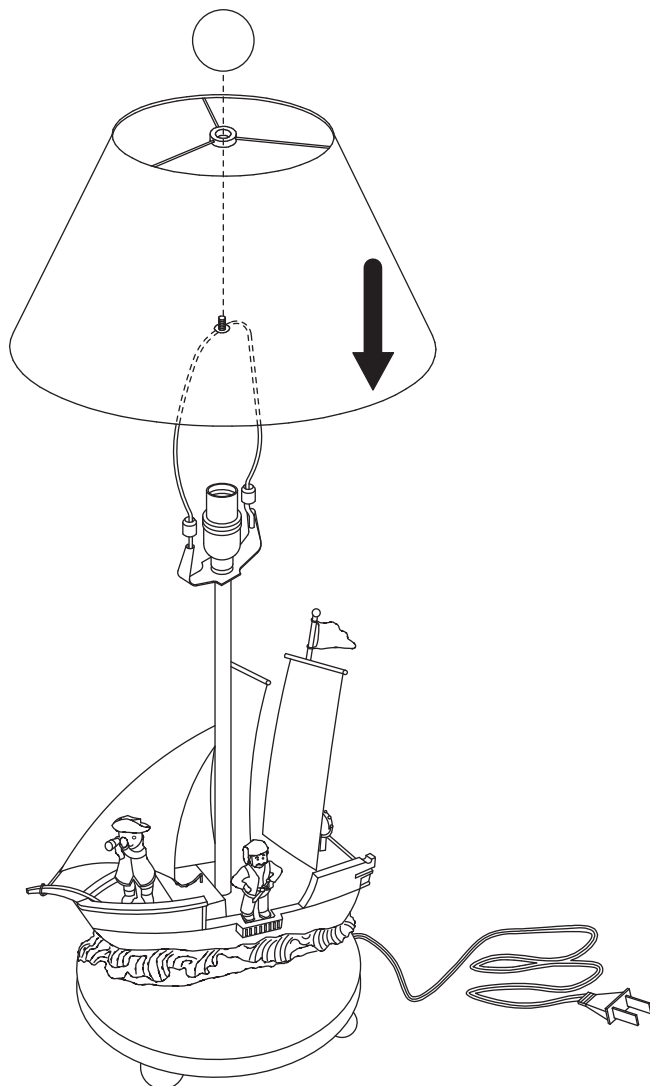

G83707 Pirate Lamp Assembly Instructions

For ages 3 and up.
Adult assembly required.

Instructions

Use 40 Watt Type A bulb, 120v 60hz AC only.

Customer Service

For questions regarding this product, or to receive replacement or missing parts, contact Customer Service at (800) 524-3555. Please have the model number and part number(s) located in this Assembly Instruction sheet available for reference.

Limited Warranty

All Guidecraft products are warranted to the original purchaser at the time of purchase and for a period of one (1) year thereafter. In order to provide you with timely assistance, please thoroughly inspect your product for missing or defective parts immediately after opening the carton. To receive replacement or missing parts under this warranty, contact Customer Service. You will also need your sales receipt or other proof of purchase.

Shade Assembly

WARNING:

This is an electrical lamp - not a toy. To avoid risk of fire, burns, personal injury and electric shock, it should not be played with or placed where small children can reach it.