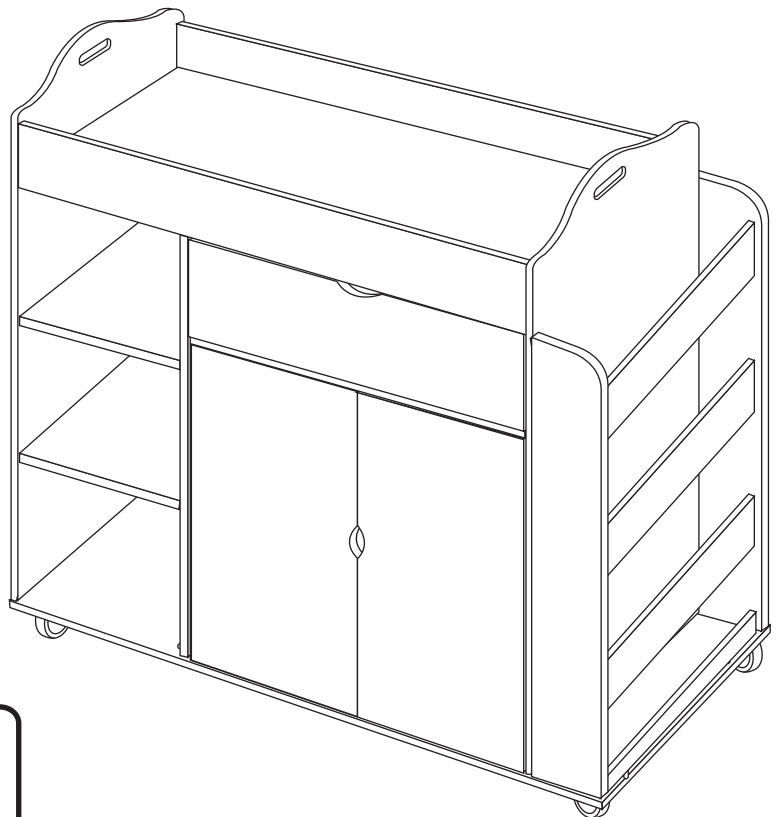

G98202 Art Activity Cart Assembly Instructions

For ages 3 and up. Adult assembly required.

⚠ WARNING

Small parts and sharp points may be present prior to assembly.

Care Instructions

To clean your product, use mild soap and water on a damp cloth. Do not use window cleaners or cleaning abrasives as they will scratch the surface and could damage the protective coating.

Customer Service

For questions regarding this product, or to receive replacement or missing parts, contact Customer Service at (800) 524-3555. Please have the model number and part number(s) located in this Assembly Instruction sheet available for reference.

Limited Warranty

All Guidecraft products are warranted to the original purchaser at the time of purchase and for a period of one (1) year thereafter. In order to provide you with timely assistance, please thoroughly inspect your product for missing or defective parts immediately after opening the carton. To receive replacement or missing parts under this warranty, contact Customer Service. You will also need your sales receipt or other proof of purchase.

Hardware and Parts