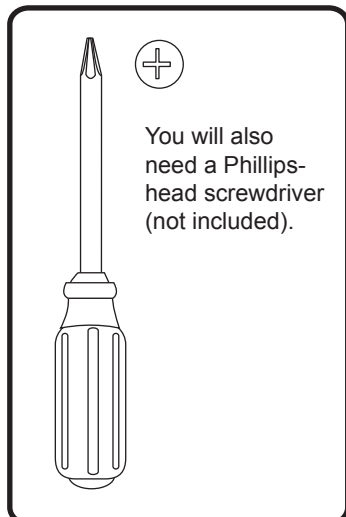

Tools Included